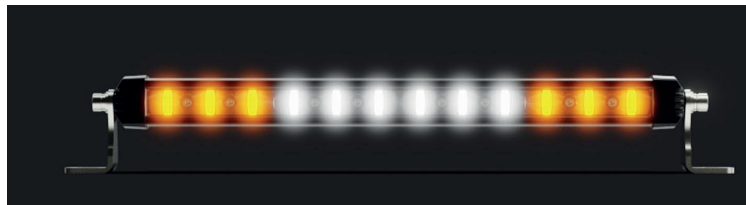

VSWD-WL620 Worklamp Series

R10

R65

Part Number	Description
VSWD-WL620-A-60	UTILITY BAR 10-30V 48W WHITE LIGHT AMBER FLASH
VSWD-WL620-A-90	UTILITY BAR 10-30V 78W WHITE LIGHT AMBER FLASH
VSWD-WL620-A-150	UTILITY BAR 10-30V 126W WHITE LIGHT AMBER FLASH

Lumens	800/1800/2500	Approvals	ECE R10, R65
Voltage	10-30v	IP Rating	IP67
LEDs	12/18/30 LEDs	Beam Pattern	Flood
Mounting	Bracket Mounting	Additional Features	White light with Amber Flash. 19 Flash Patterns
Dimensions	361 x 50 x 56mm 510 x 50 x 56mm 804 x 50 x 56mm	Box Qty	15/12/9
Housing Material	Aluminium	Lens Material	Polycarbonate